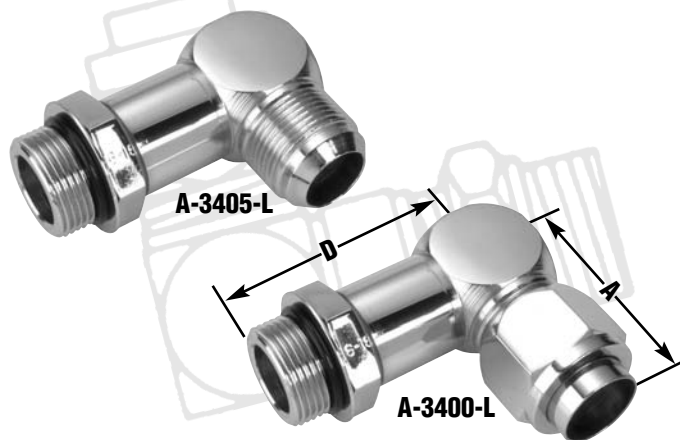

A-3405-L / A-3400-L • LONG MALE ELBOW FLARE TUBE END S.A.E. STRAIGHT THREAD END