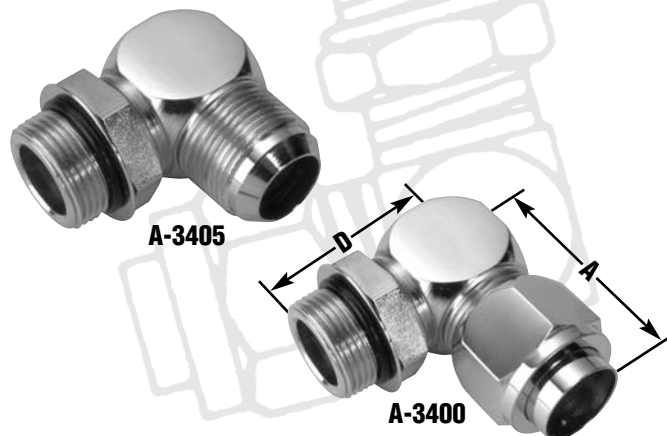

A-3405 / A-3400 • MALE ELBOW FLARE TUBE END S.A.E. STRAIGHT THREAD END